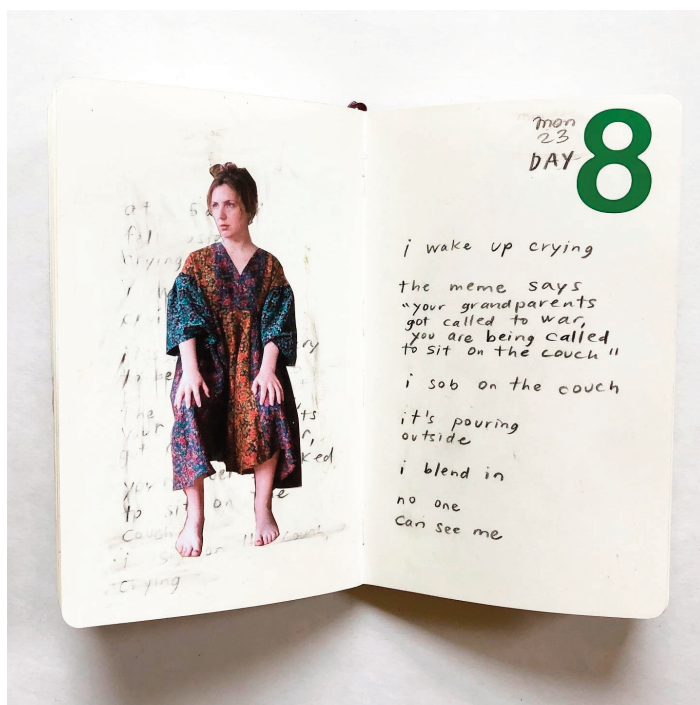

COVID Notebook Series

Laura Dawe

Pages from a notebook documenting the personal experience of a visual artist during the early days of the COVID-19.

About the Artist

Laura Dawe is an interdisciplinary artist who splits her time between Toronto and Newfoundland. Email: laura.dawe@gmail.com.